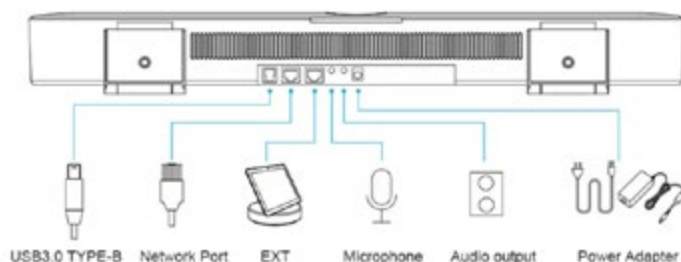

SPECIFICATIONS

Part Number	TV-EPTZ-CAM-ENT
Dimensions	Height x Width x Depth: 23.74" (603 mm) x 2.91" (74 mm) x 3.66" (93 mm)
Sensor	1 / 2.5" COMS
Pixels	8.0 MP
Lens	4K EPTZ,
UVC EPTZ	Support 5x digital zoom
FOV	Horizontal 108°, wide angel 120°
Microphone	6x mics, 5M pickup radius
Loudspeaker	20W Hi-fi Speaker
USB Port	USB 3.0
Video Port	LINE-IN/OUT, support external 3.5mm pickup microphone
Interface USB	Windows XP/ 7/8/10, IOS, Linux

INCLUDED IN BOX

- TV-EPTZ-CAM-ENT Video Conferencing x1
- Power Adapter x1
- USB Cable x1
- Remote Controller x1
- User Manual x1

1-833-TOUCHVW (868-2489)

830 W Chestnut St., Brockton, MA 02301

TouchView
Interactive