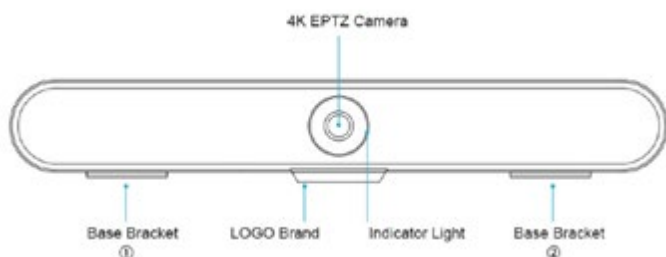

SPECIFICATIONS

Part Number	TV-EPTZ-CAM-ENT
Dimensions	Height x Width x Depth: 23.74" (603 mm) x 2.91" (74 mm) x 3.66" (93 mm)
Sensor	1 / 2.5" COMS
Pixels	8.0 MP
Lens	4K EPTZ,
UVC EPTZ	Support 5x digital zoom
FOV	Horizontal 108°, wide angel 120°
Microphone	6x mics, 5M pickup radius
Loudspeaker	20W Hi-fi Speaker
USB Port	USB 3.0
Video Port	LINE-IN/OUT, support external 3.5mm pickup microphone
Interface USB	Windows XP/ 7/8/10, IOS, Linux

INCLUDED IN BOX

- TV-EPTZ-CAM-ENT Video Conferencing x1
- Power Adapter x1
- USB Cable x1
- Remote Controller x1
- User Manual x1

1-833-TOUCHVW (868-2489)

830 W Chestnut St., Brockton, MA 02301

TouchView
Interactive